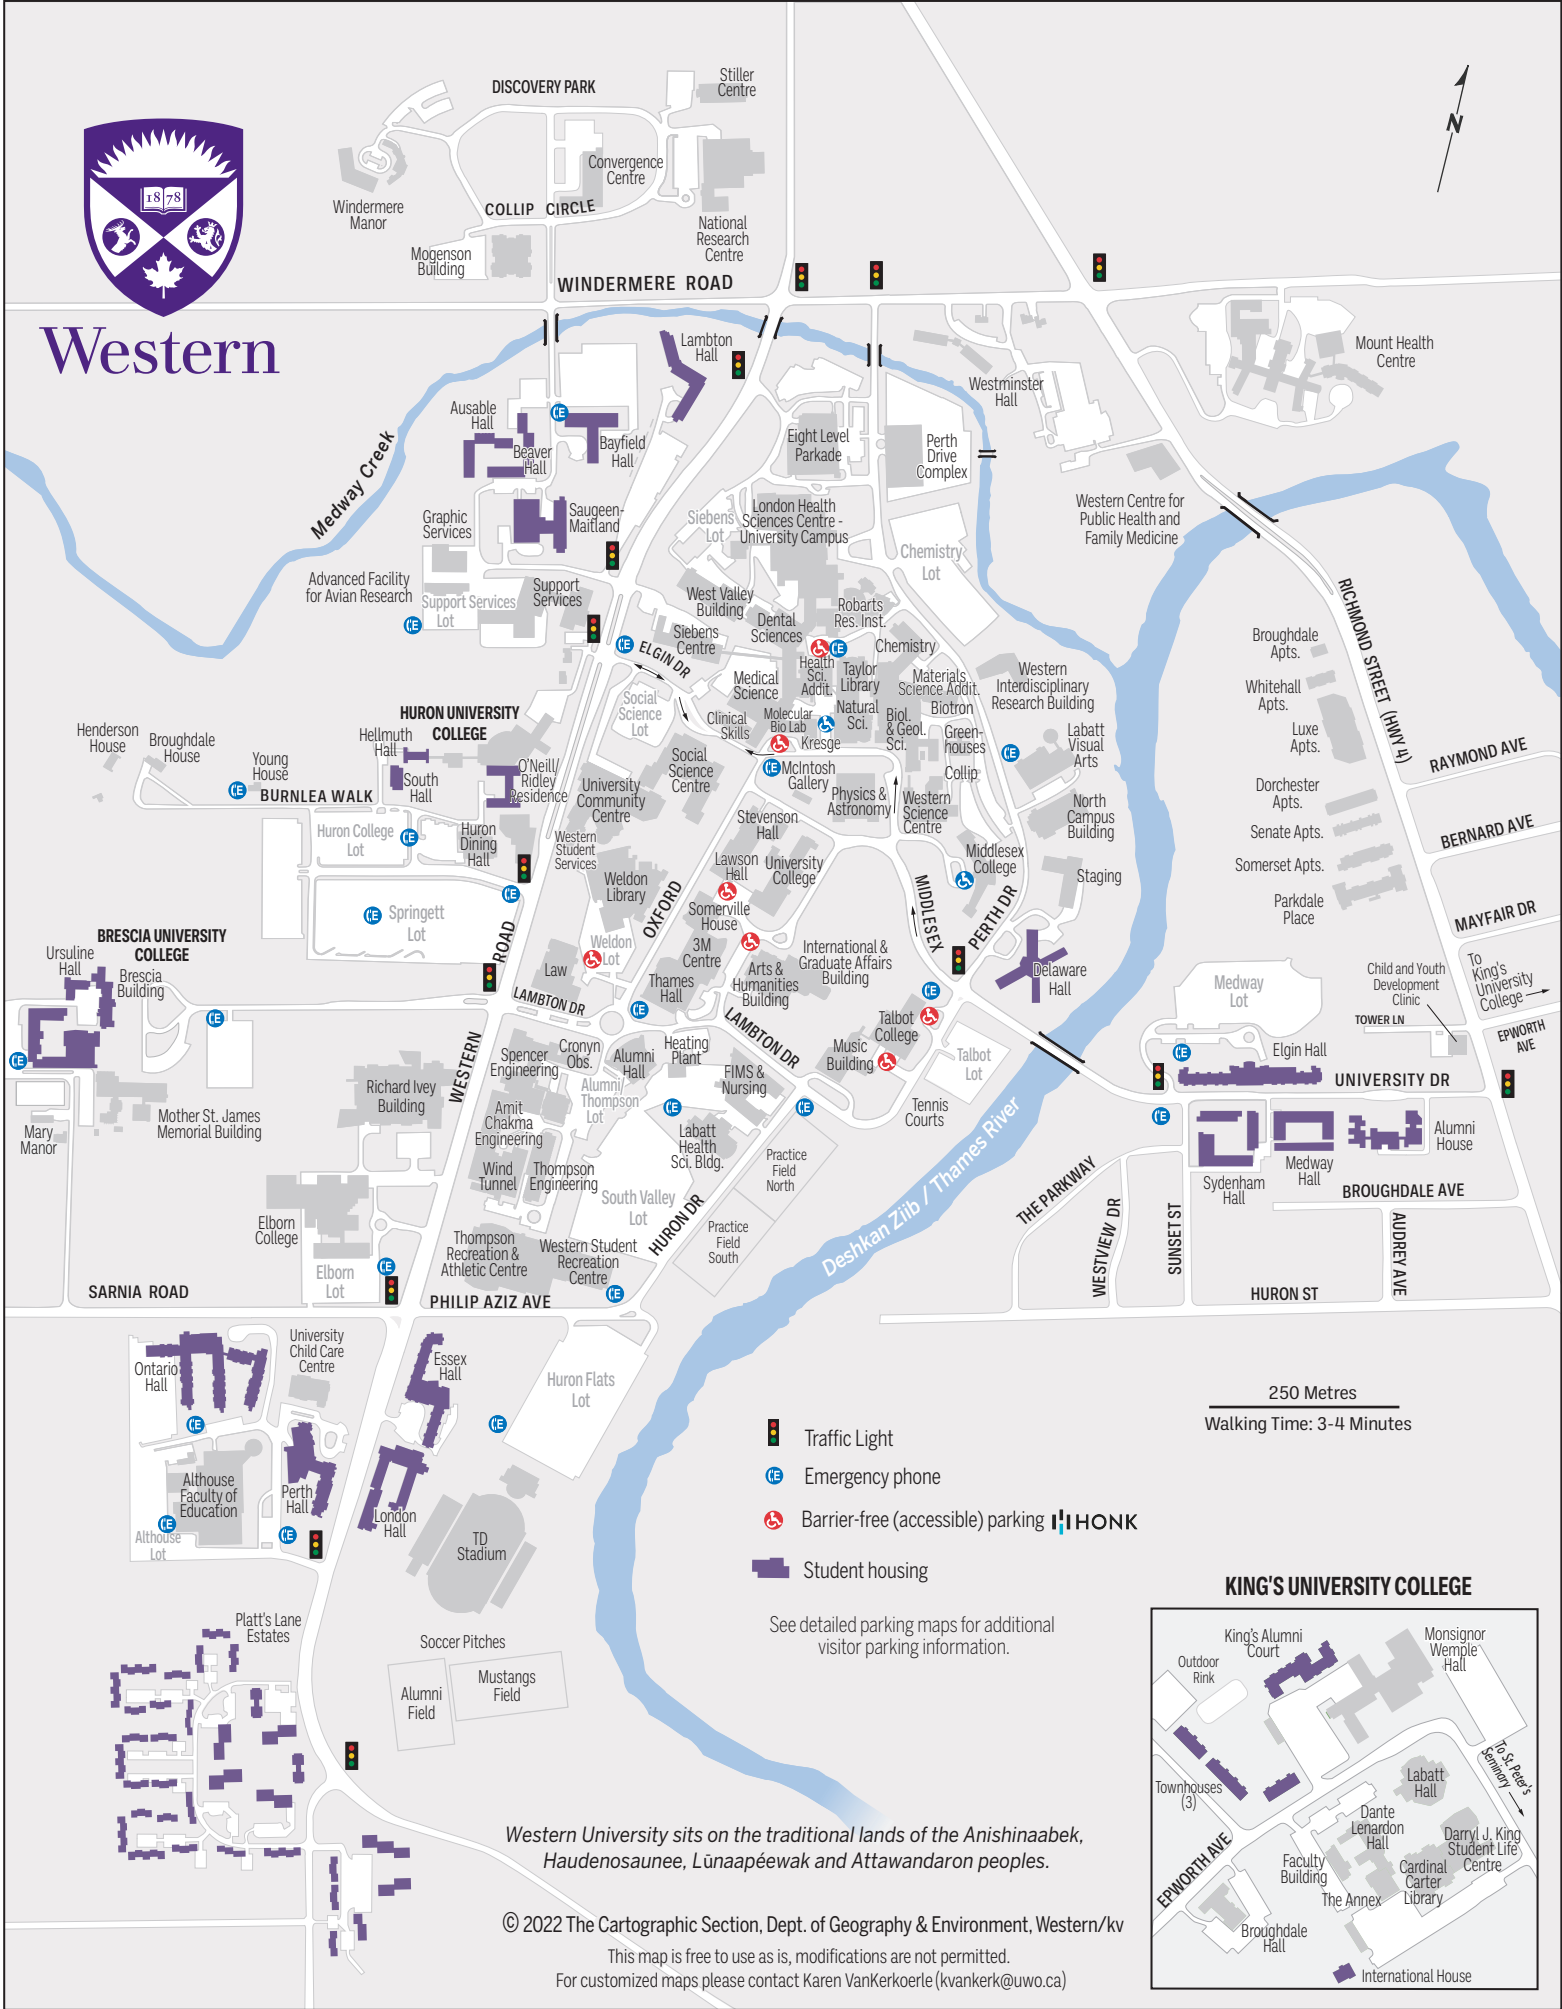

Western

Western University sits on the traditional lands of the Anishinaabek, Haudenosaunee, Lūnaapēwak and Attawandaron peoples.

© 2022 The Cartographic Section, Dept. of Geography & Environment, Western/kv
This map is free to use as is, modifications are not permitted.
For customized maps please contact Karen VanKerkoelre (kvanker@uwo.ca)