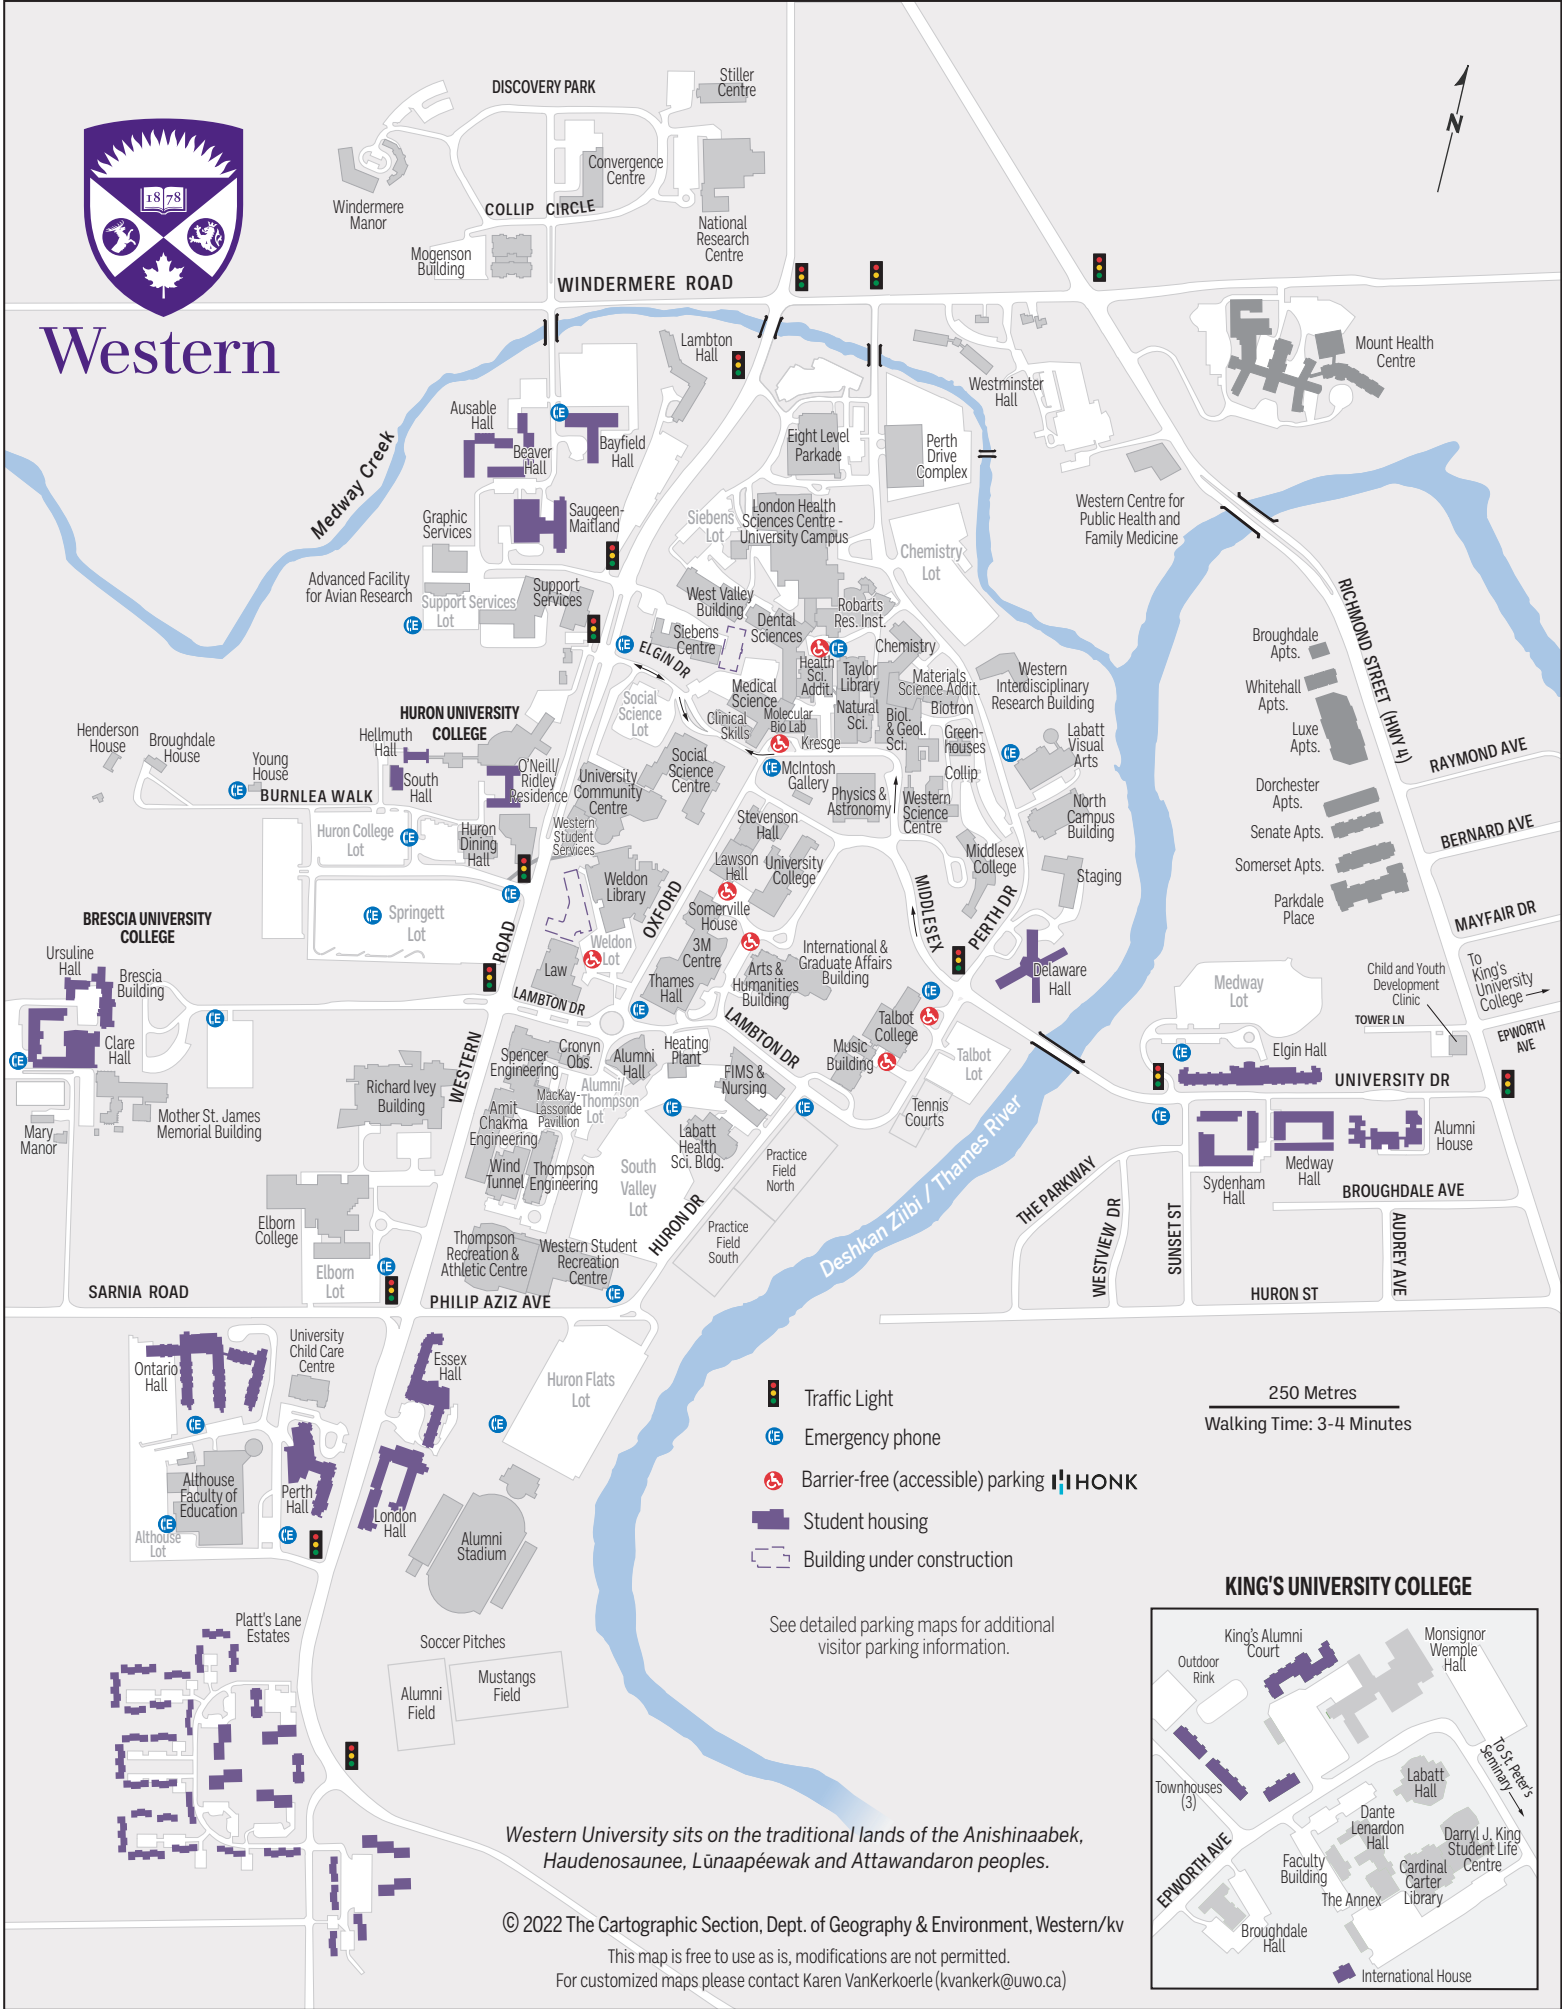

Western

Western University sits on the traditional lands of the Anishinaabek, Haudenosaunee, Lūnaapēwak and Attawandaron peoples.

© 2022 The Cartographic Section, Dept. of Geography & Environment, Western/kv
This map is free to use as is, modifications are not permitted.
For customized maps please contact Karen VanKerkoelre (kvanker@uwo.ca)