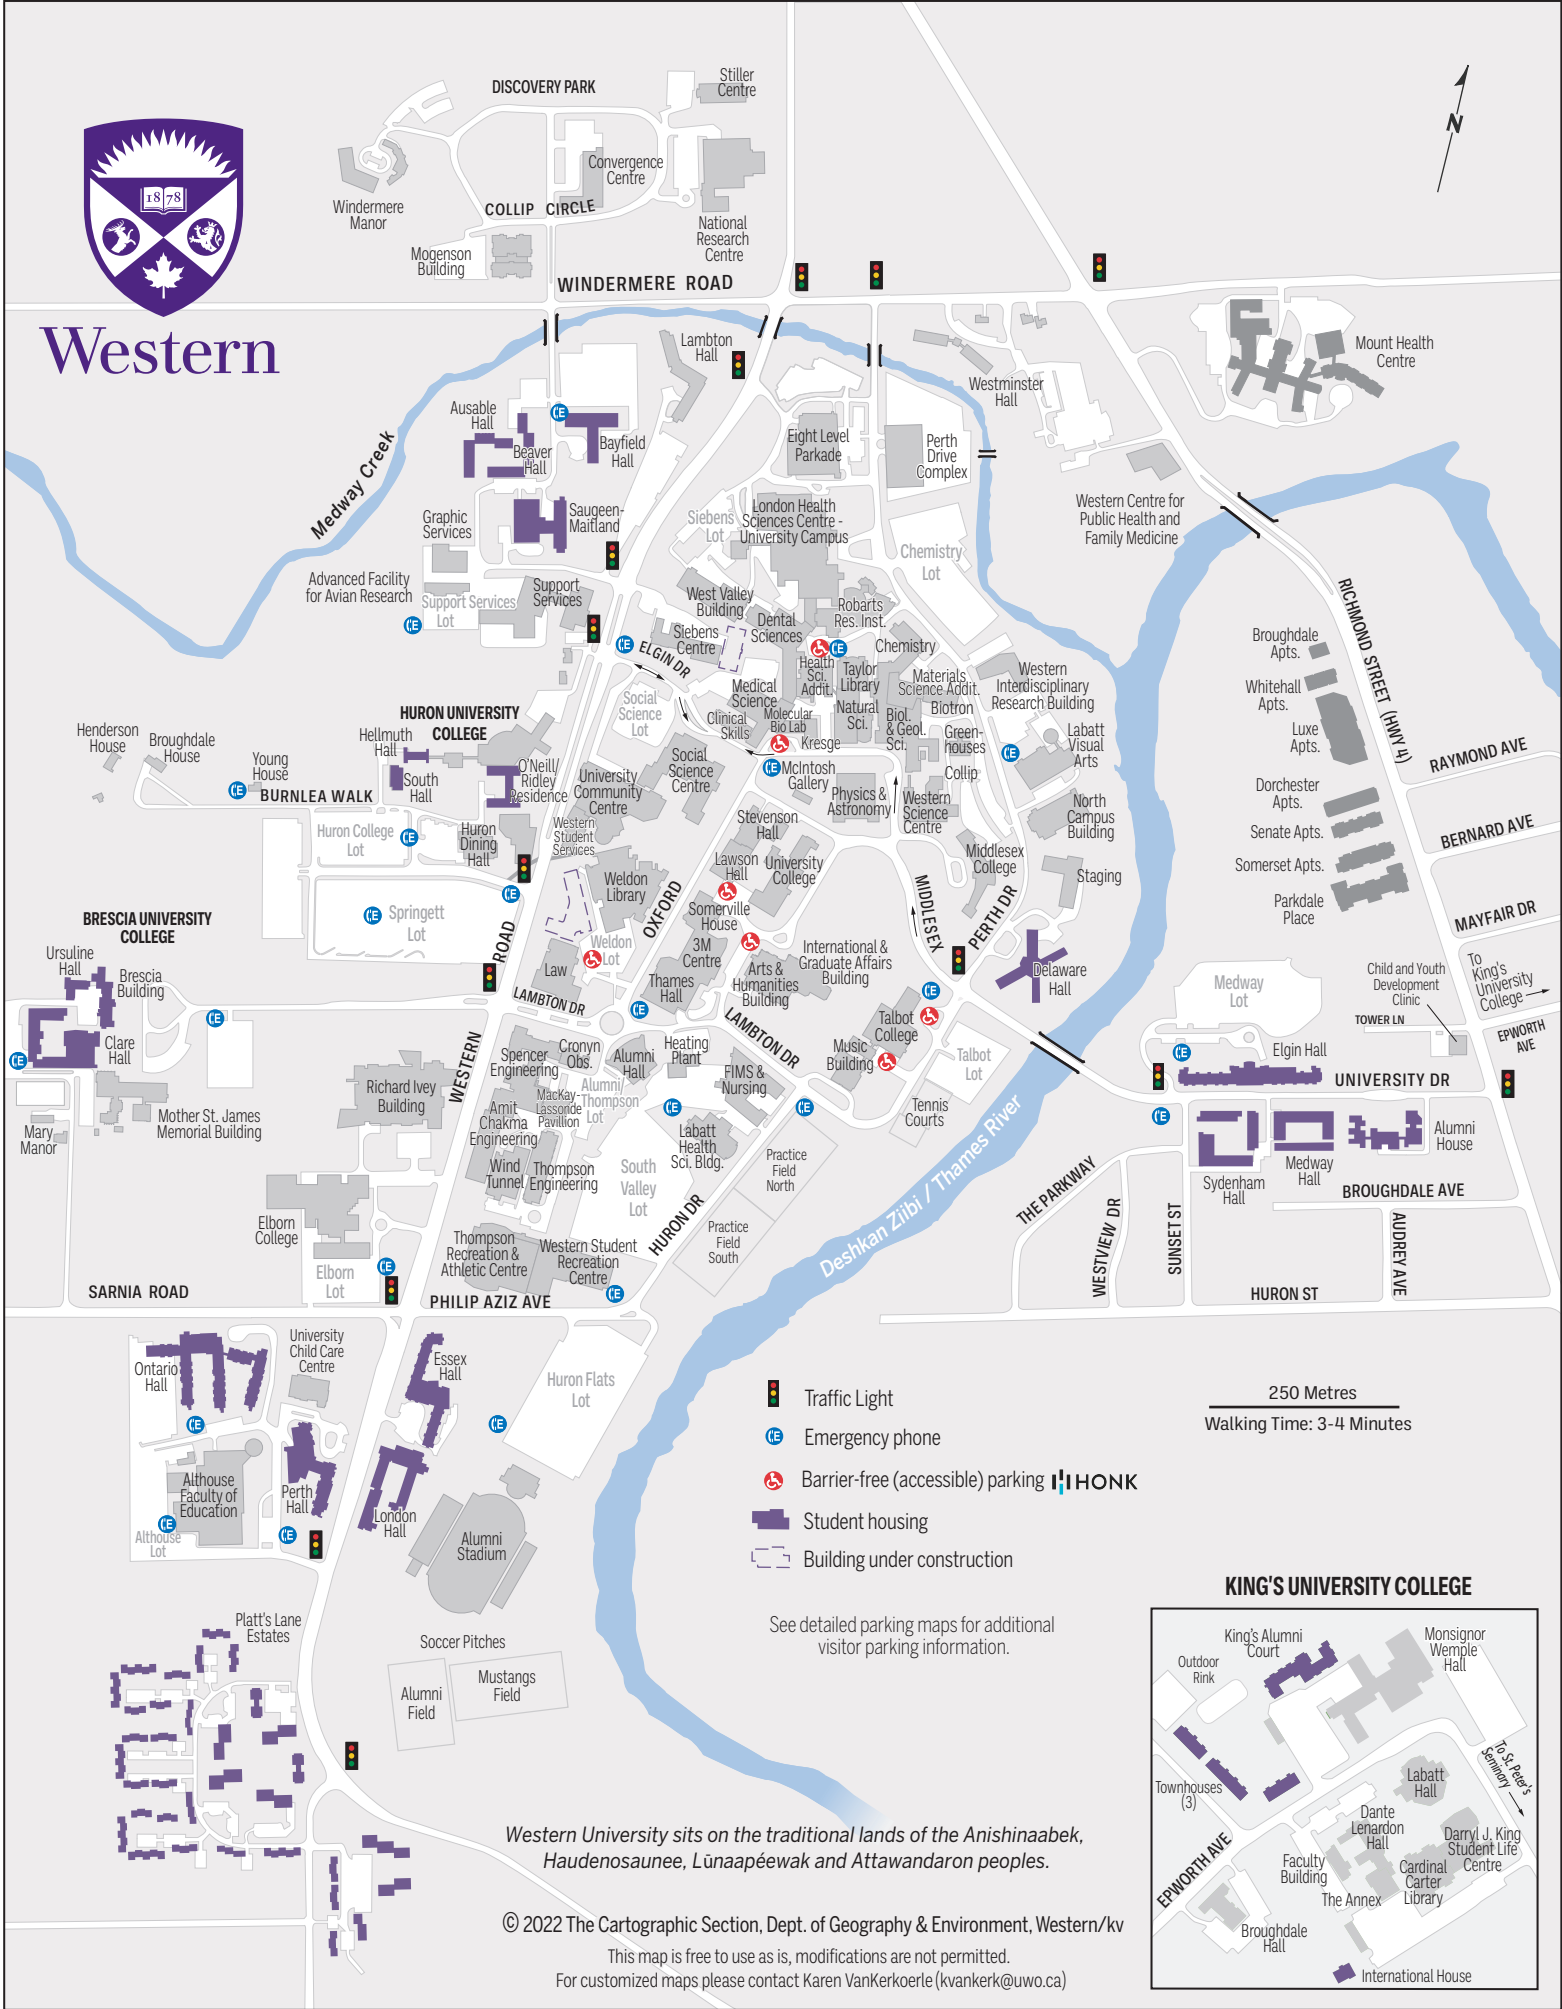

Western

Western University sits on the traditional lands of the Anishinaabek, Haudenosaunee, Lūnaapēwak and Attawandaron peoples.

© 2022 The Cartographic Section, Dept. of Geography & Environment, Western/kv
This map is free to use as is, modifications are not permitted.
For customized maps please contact Karen VanKerkoerle (kvanker@uwo.ca)